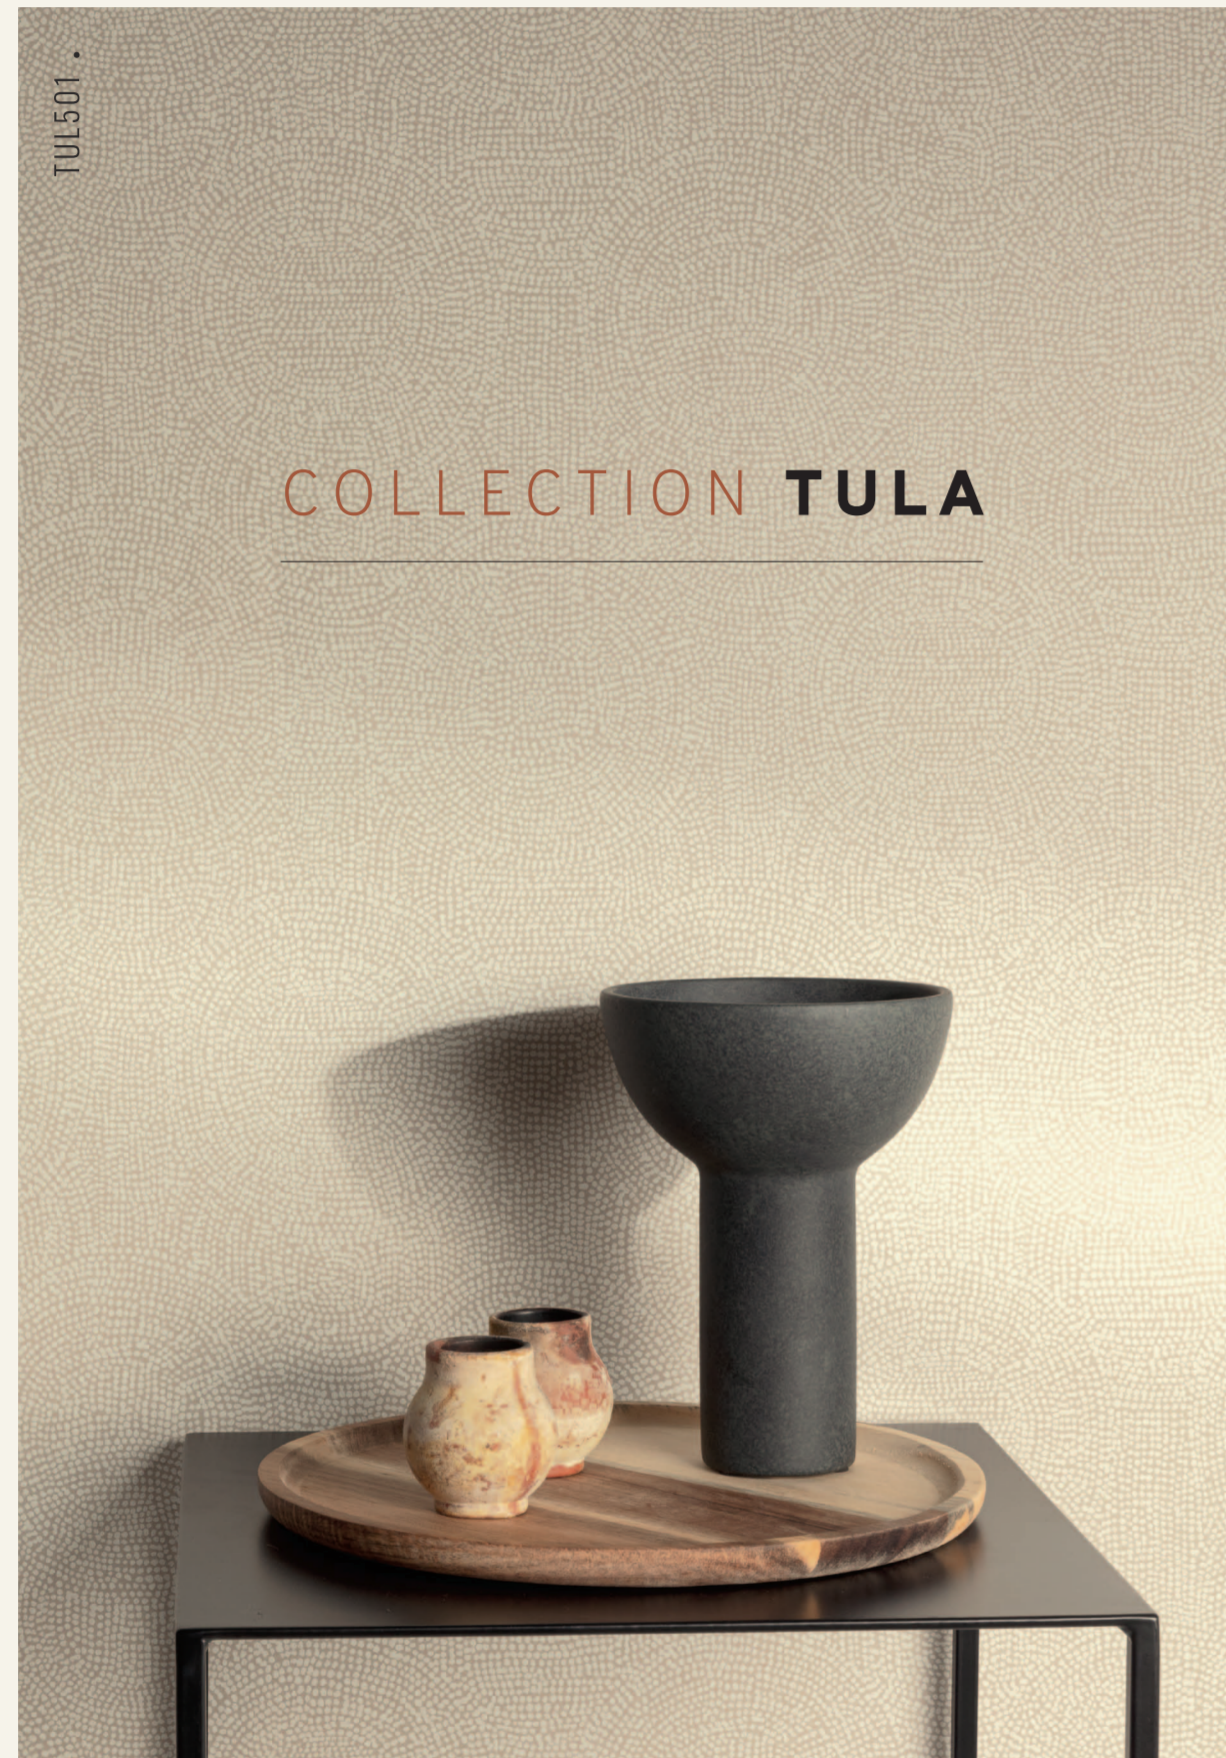

TULA

ZOOM

by MASUREEL

Luxurious Belgian Wallcoverings

Tula, inspired by the Aborigines and their **colourful** art, will bring you joy and energy!

We gave the typical **dotted** art style and **traditional designs** a modern interpretation.