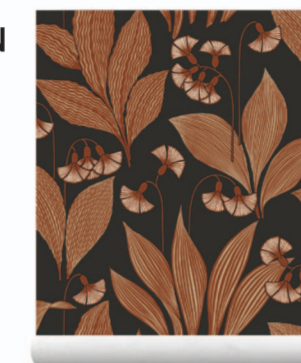

DANDELION

OFFSET MATCH
64cm/25.2"