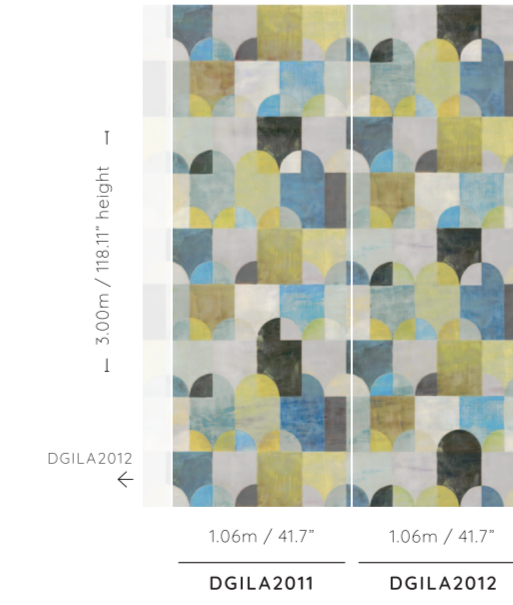

DGILA2051 DGILA2052

ARC LIME, picture p21

DGILA2011 DGILA2012

CERRETO, sample p.23

1 length =
1.06m / 41.7" width x 3.00m / 118.11" height