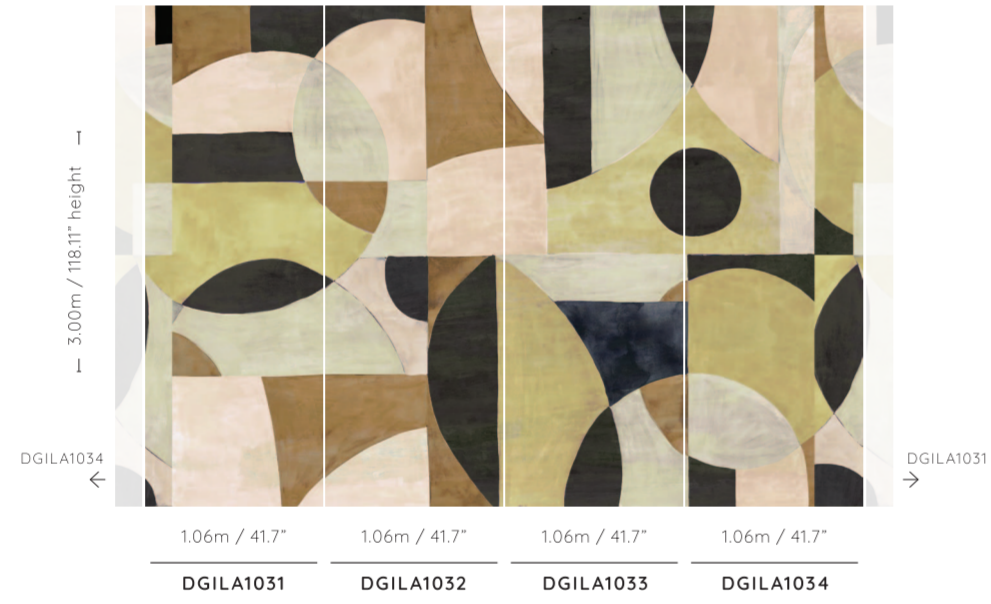

DGILA1021 DGILA1022 DGILA1023 DGILA1024

PATINA ARCADIA, picture p43