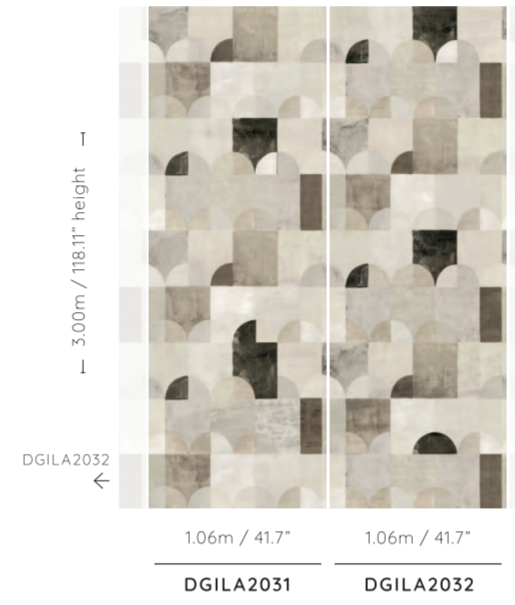

ARC DESERT, picture p33