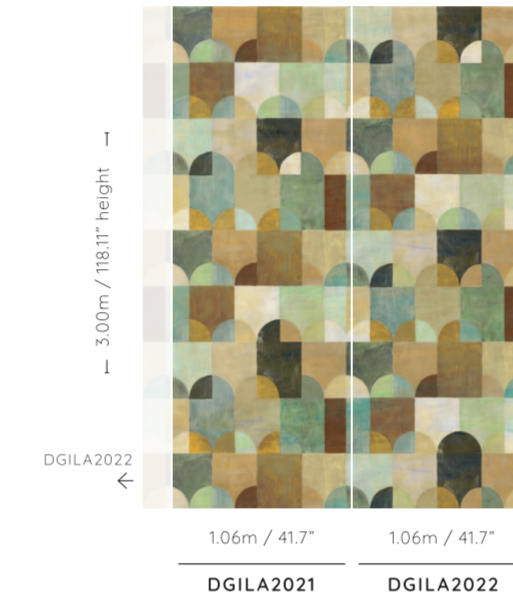

ARC OASIS, picture p34