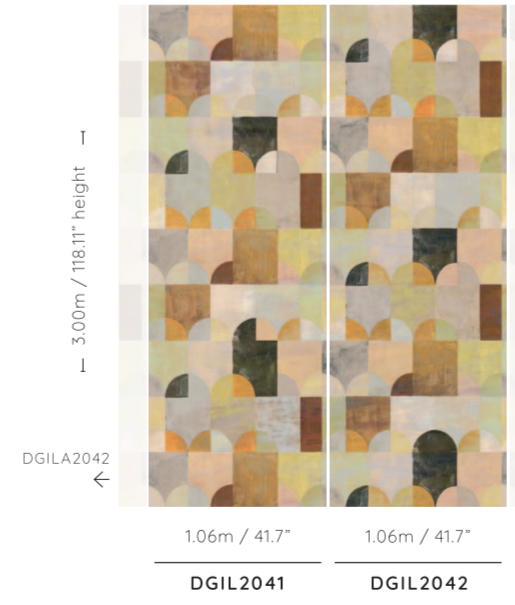

ARC PEACH, picture p50

DGIL2041 DGIL2042