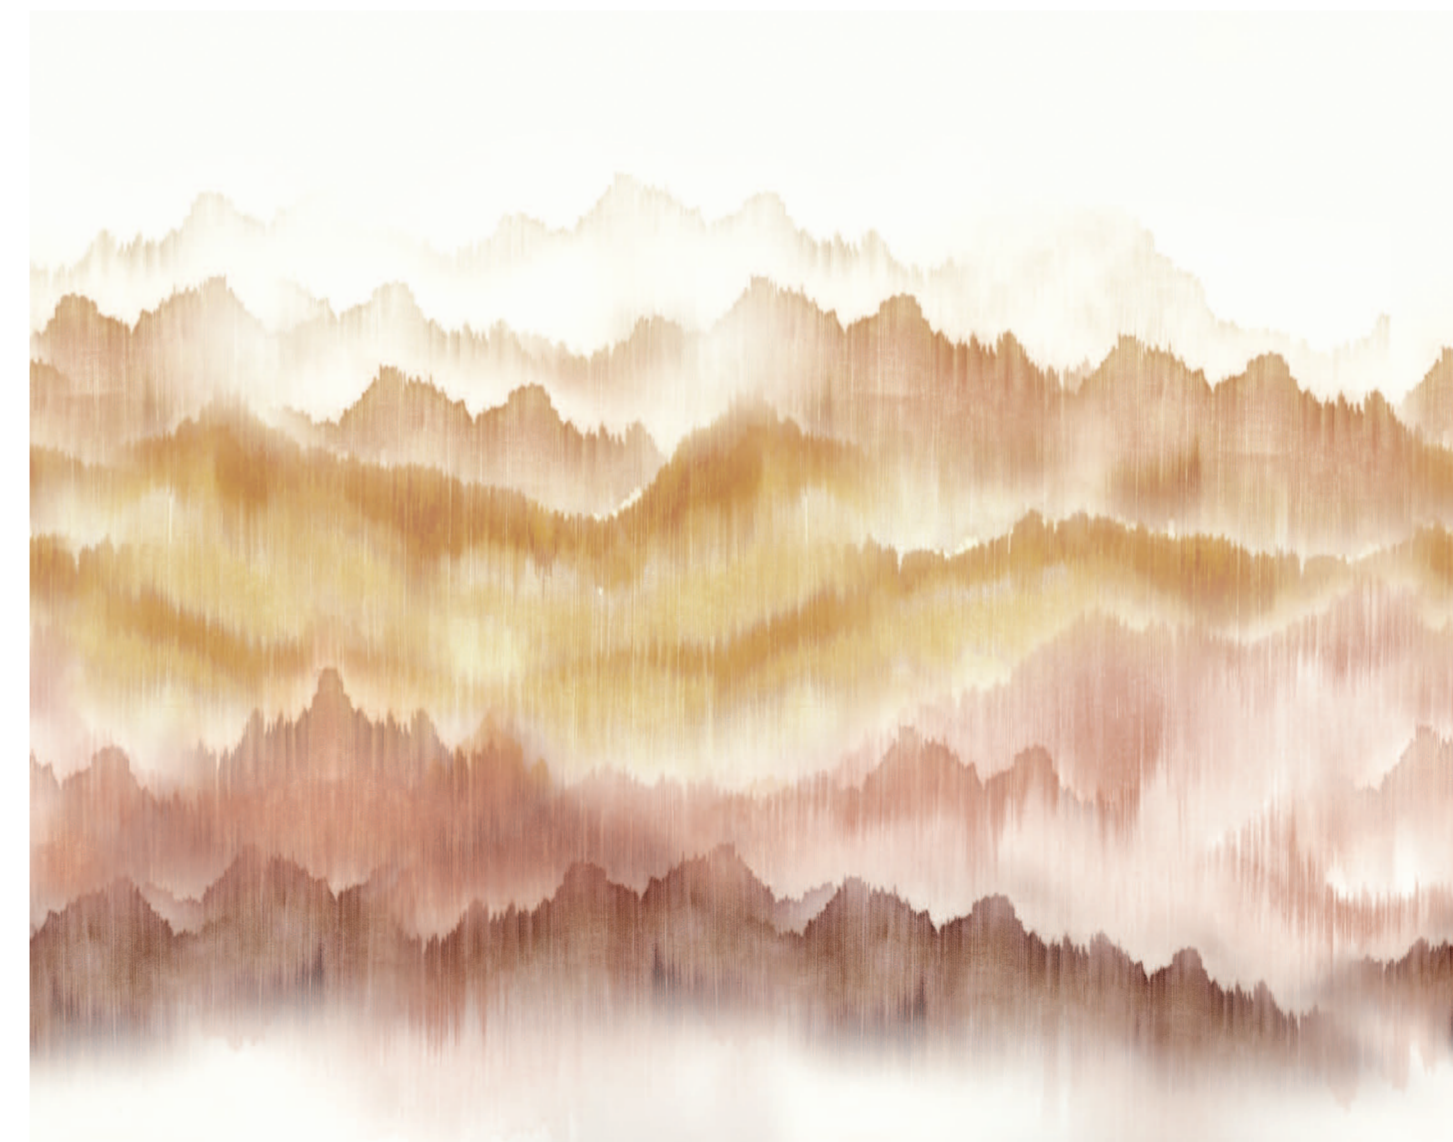

3.00m / 118.11" height

DGSP12011

DGSP12012

DGSP12013

1 length: 1.27m / 50" width

VISTA Mist

3.00m / 118.11" height

DGSP12021