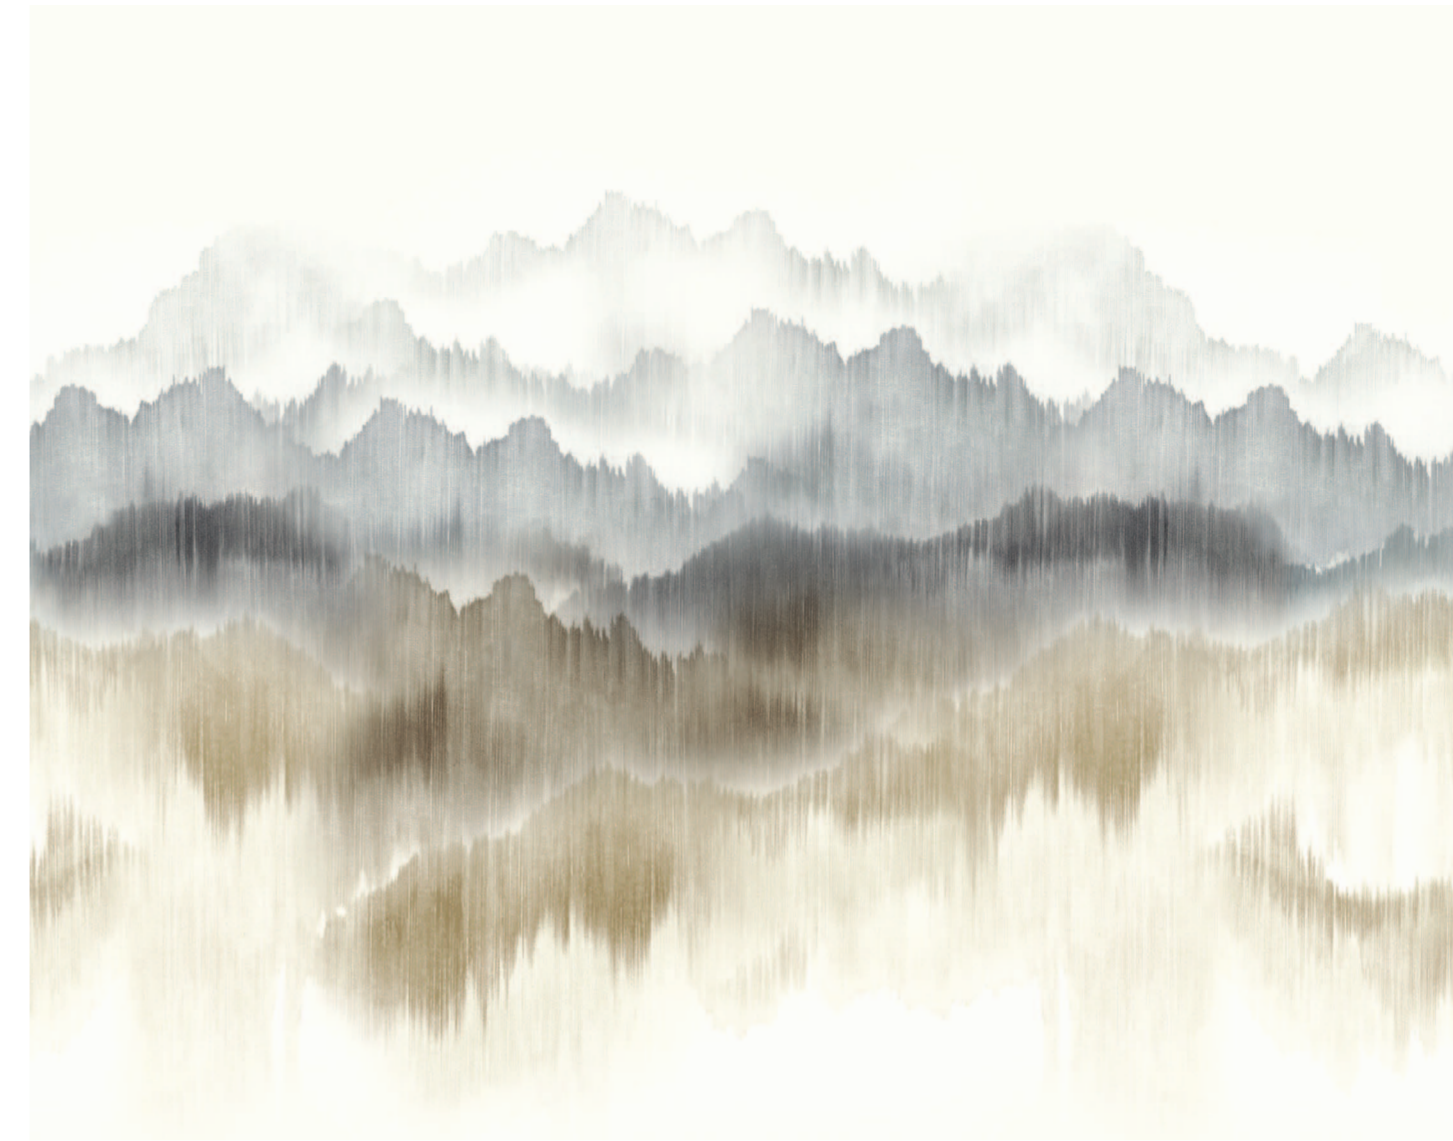

3.00m / 118.11" height

DGSP12011

DGSP12012

DGSP12013

1 length: 1.27m / 50" width

VISTA Mist

3.00m / 118.11" height