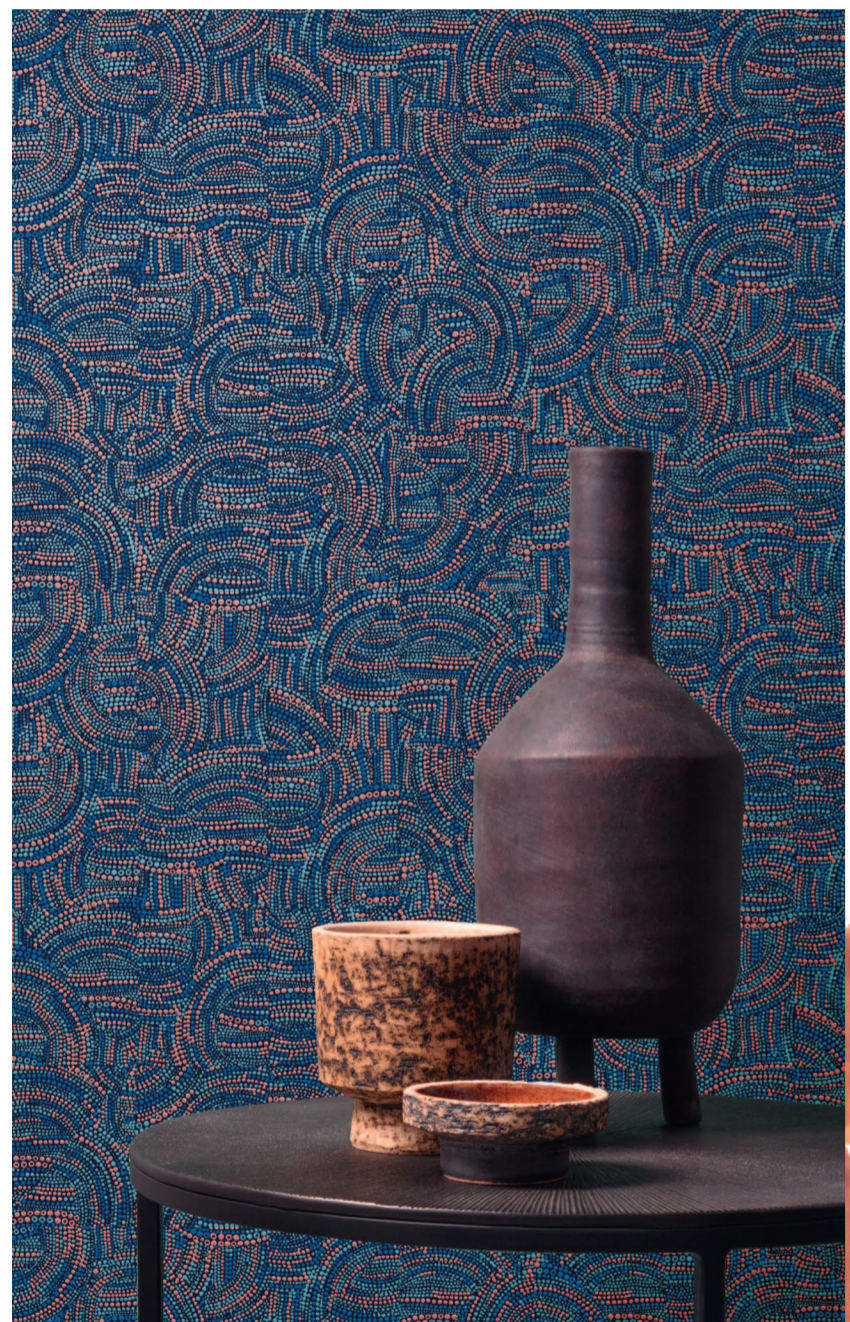

AGA604

Nefertiti

AGA504 Nefertiti Imperial

AGA504 - p.60

PR1801 - p.61

AGA702 - p.62

AGA604 - p.63