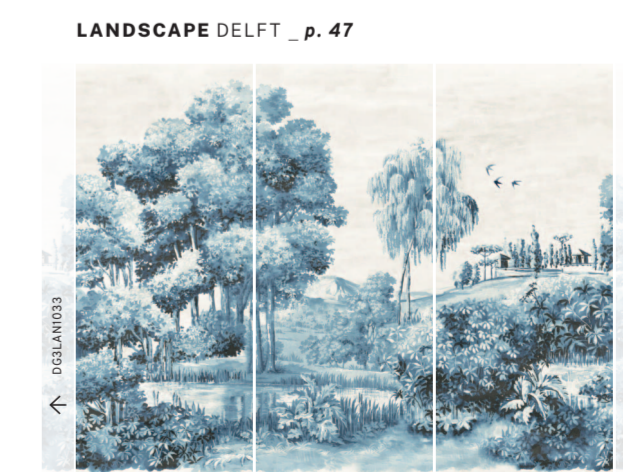

DG3LAN1031 DG3LAN1032 DG3LAN1033