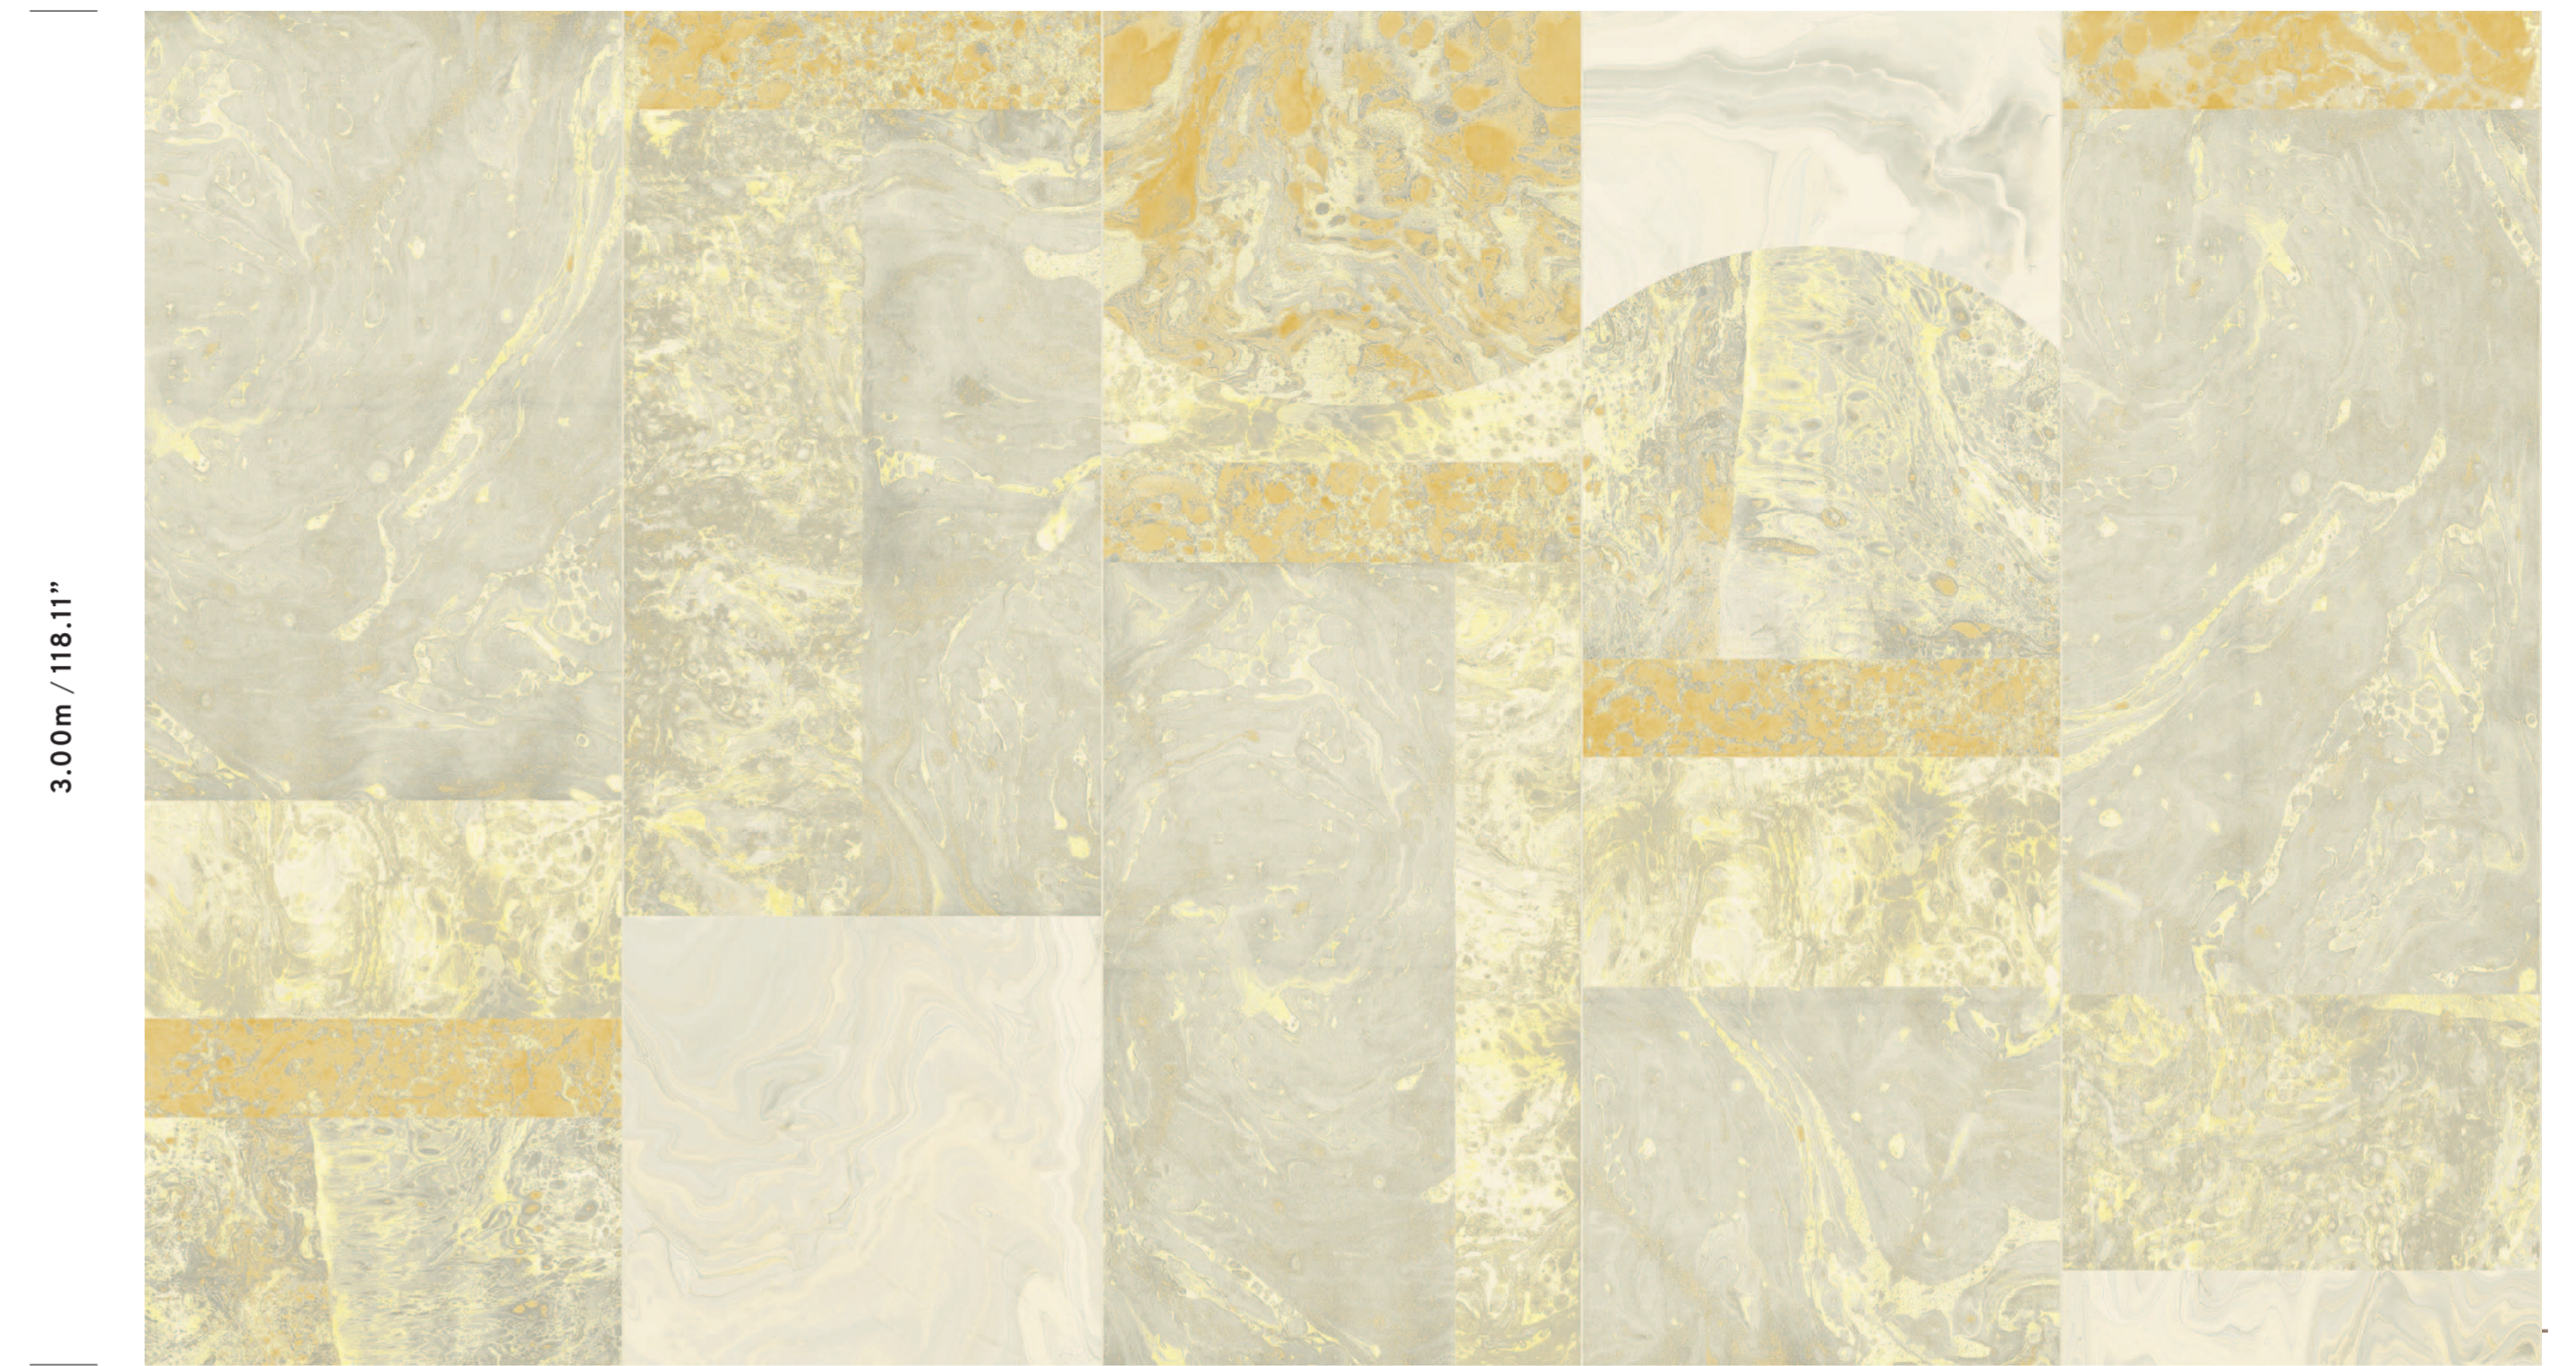

ALICANTE GOLD

DG3ALI1021
1.06m / 41.7"

DG3ALI1022
1.06m / 41.7"

DG3ALI1023
1.06m / 41.7"

DG3ALI1024
1.06m / 41.7"

DG3ALI1025
1.06m / 41.7"

1 length: 1.06m / 41.7" width x 3.00m / 118.11" height

extra washable nonwoven

Combine these unique panoramics with various plain designs :