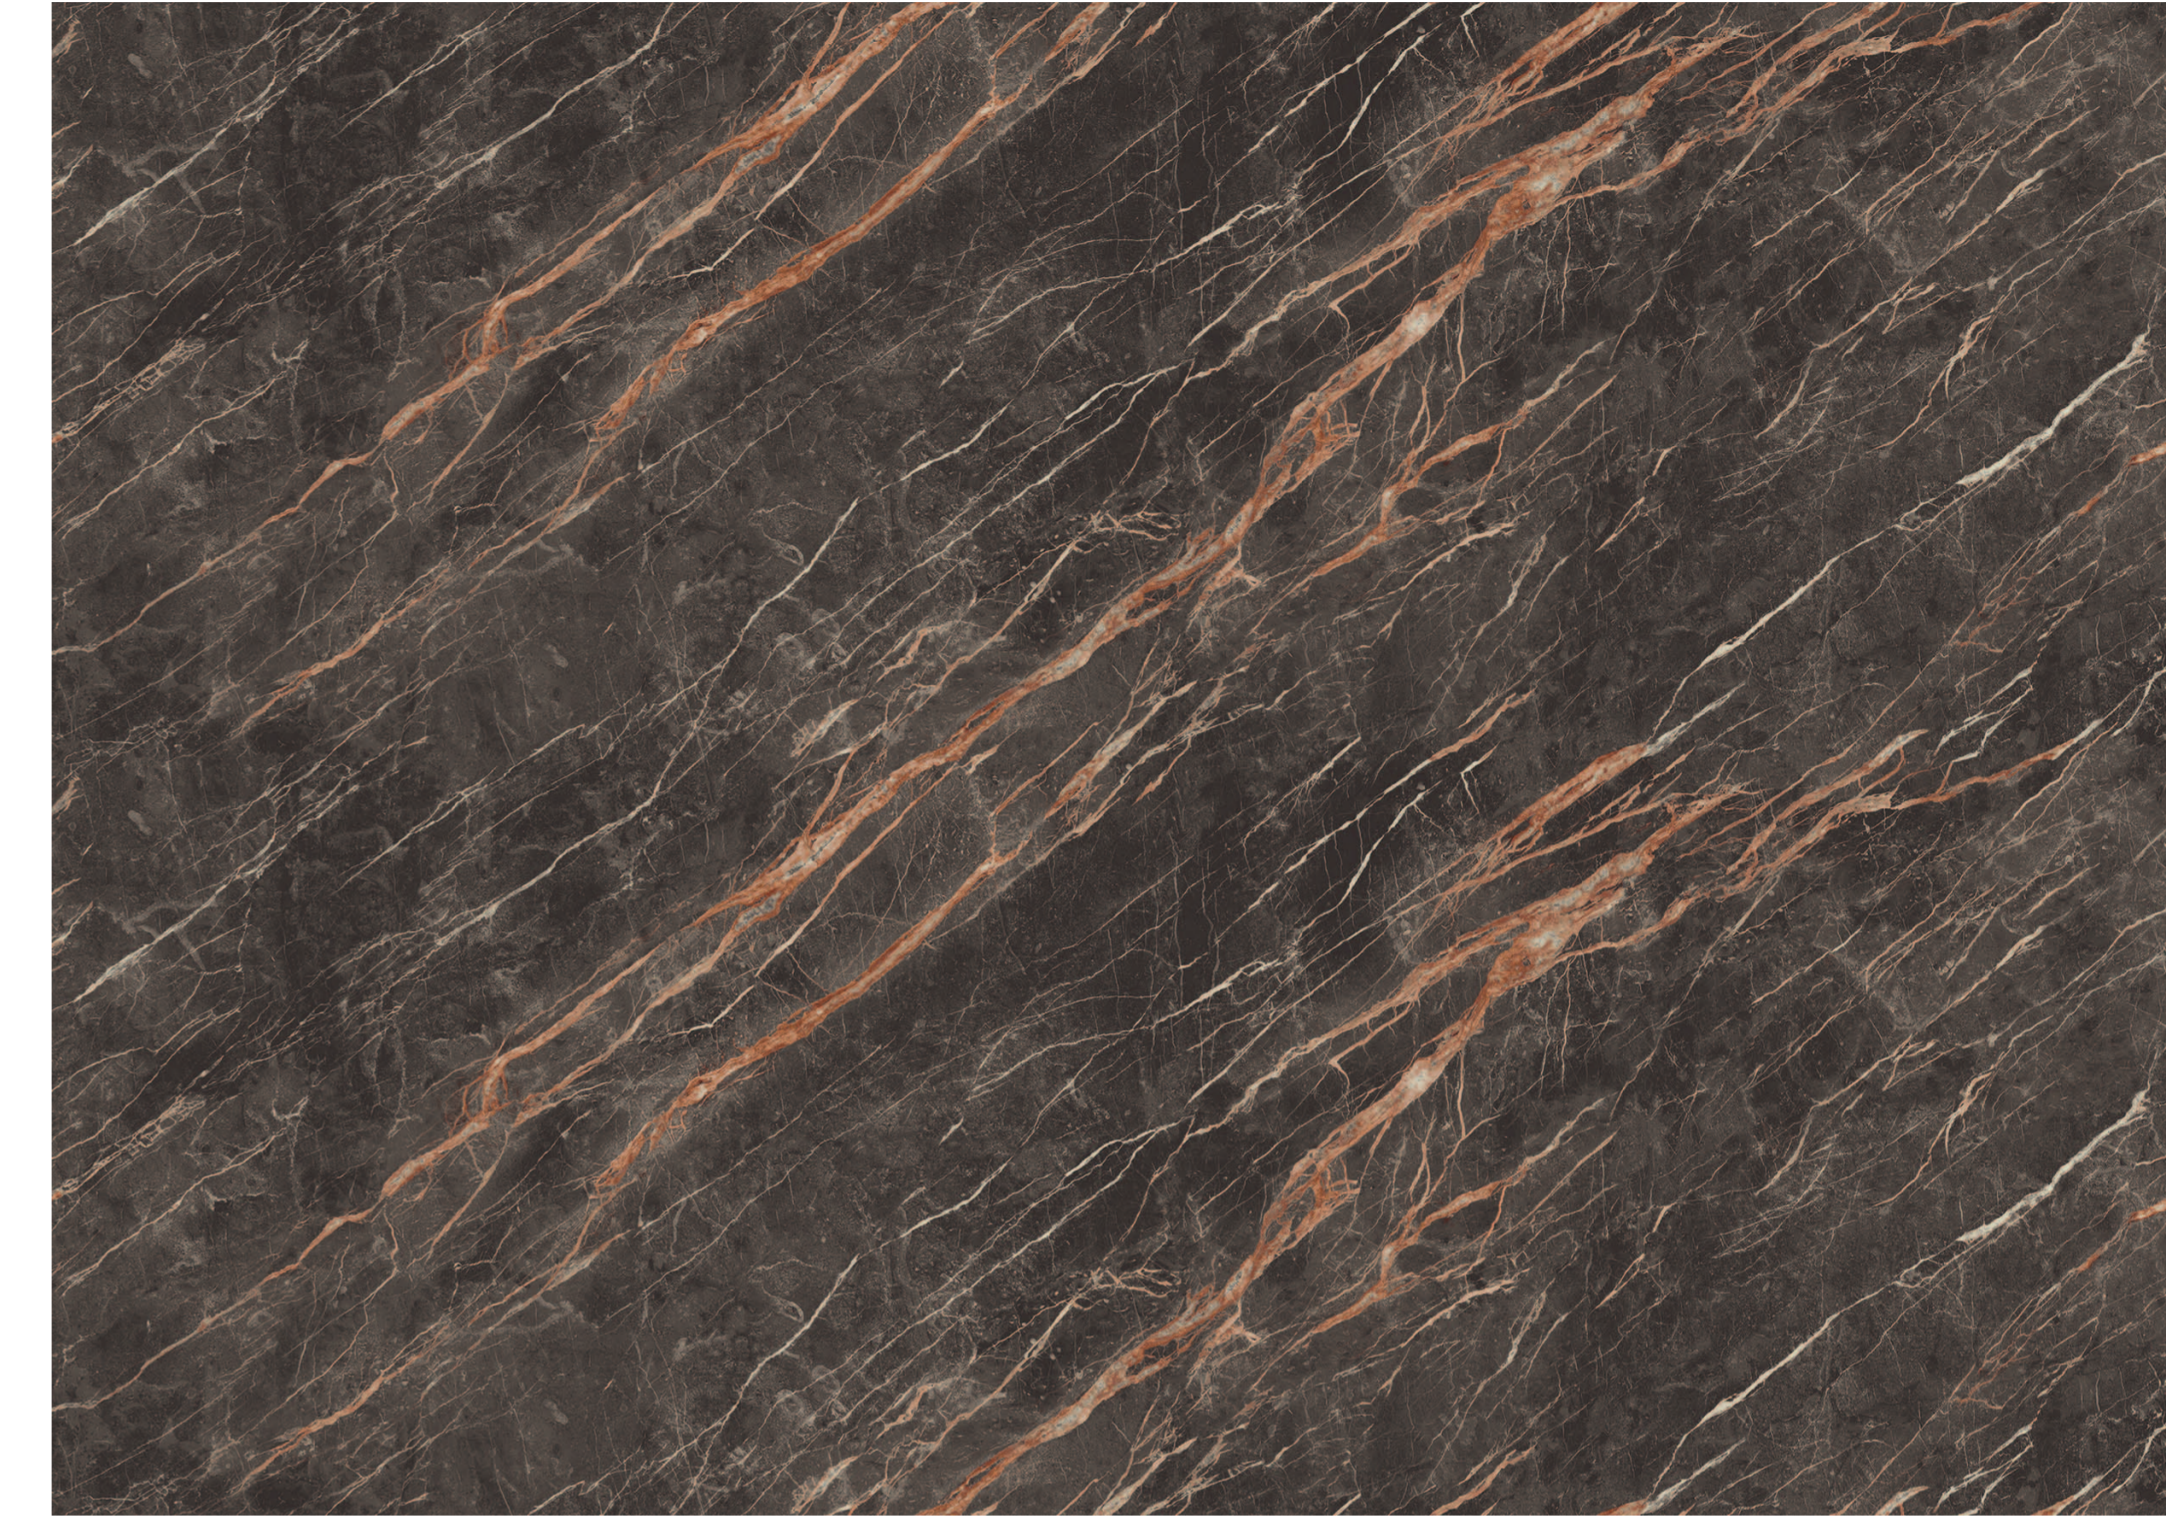

MARCUINA TERRA

3.00m / 118.11"

DG3MAR1041
1.06m / 41.7"

DG3MAR1042
1.06m / 41.7"

DG3MAR1043
1.06m / 41.7"

DG3MAR1044
1.06m / 41.7"

1 length: 1.06m / 41.7" width x 3.00m / 118.11" height

Combine these unique panoramics with various plain designs :