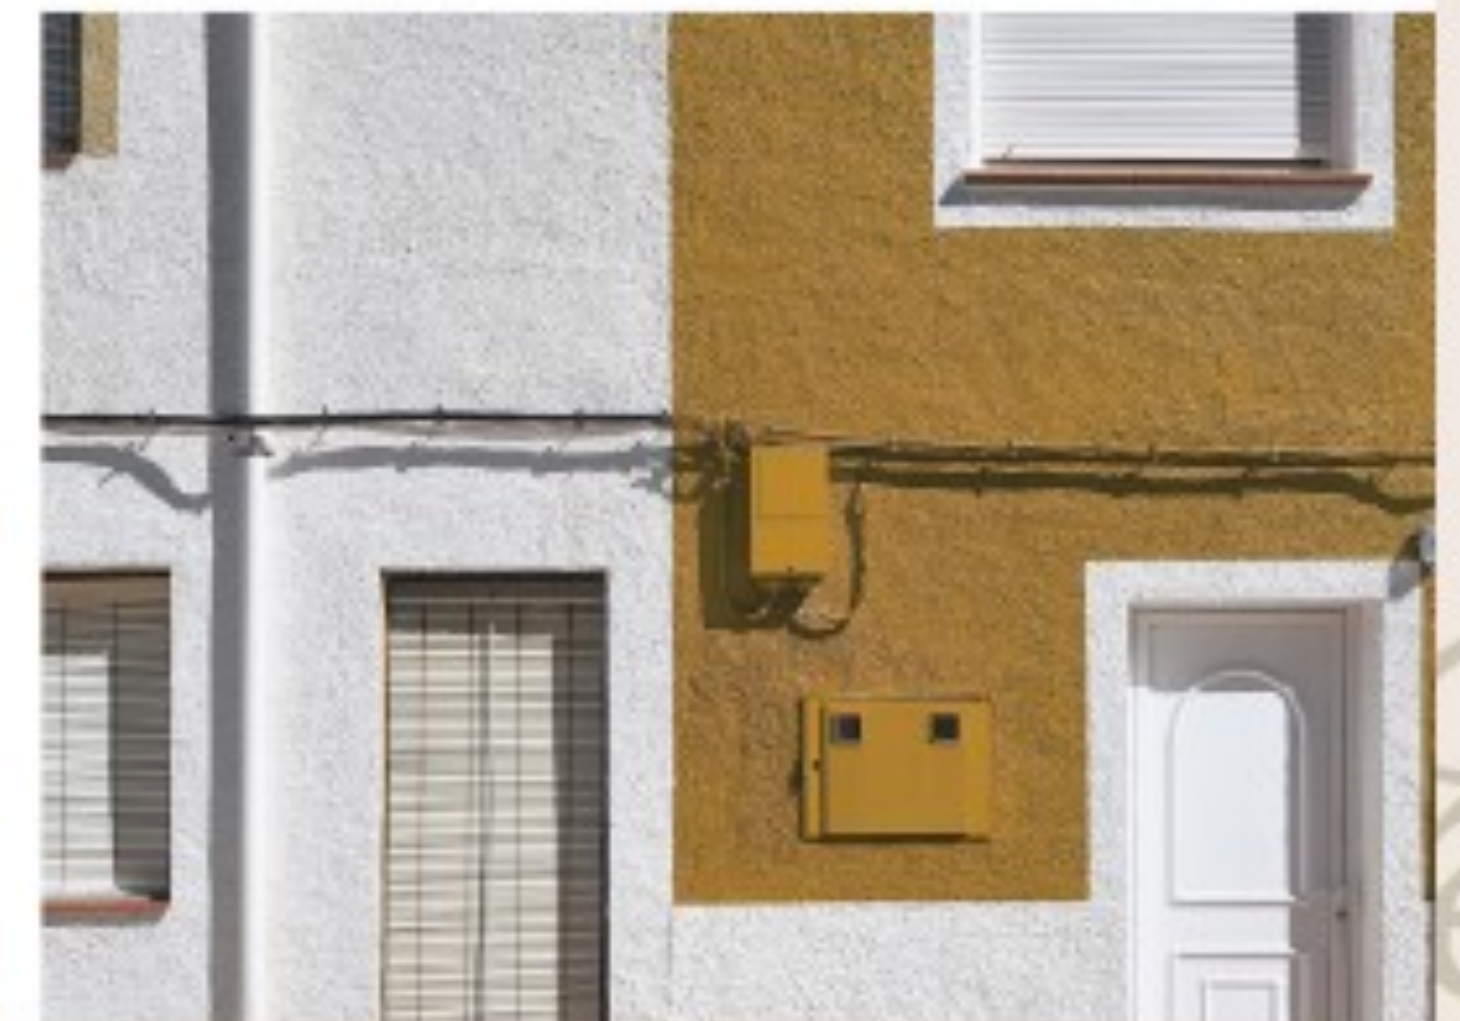

MONTECOLINO

DIVINE

2.5 metres

Each roll contains 4 x 2.8 metre panels

www.montecolino.fr