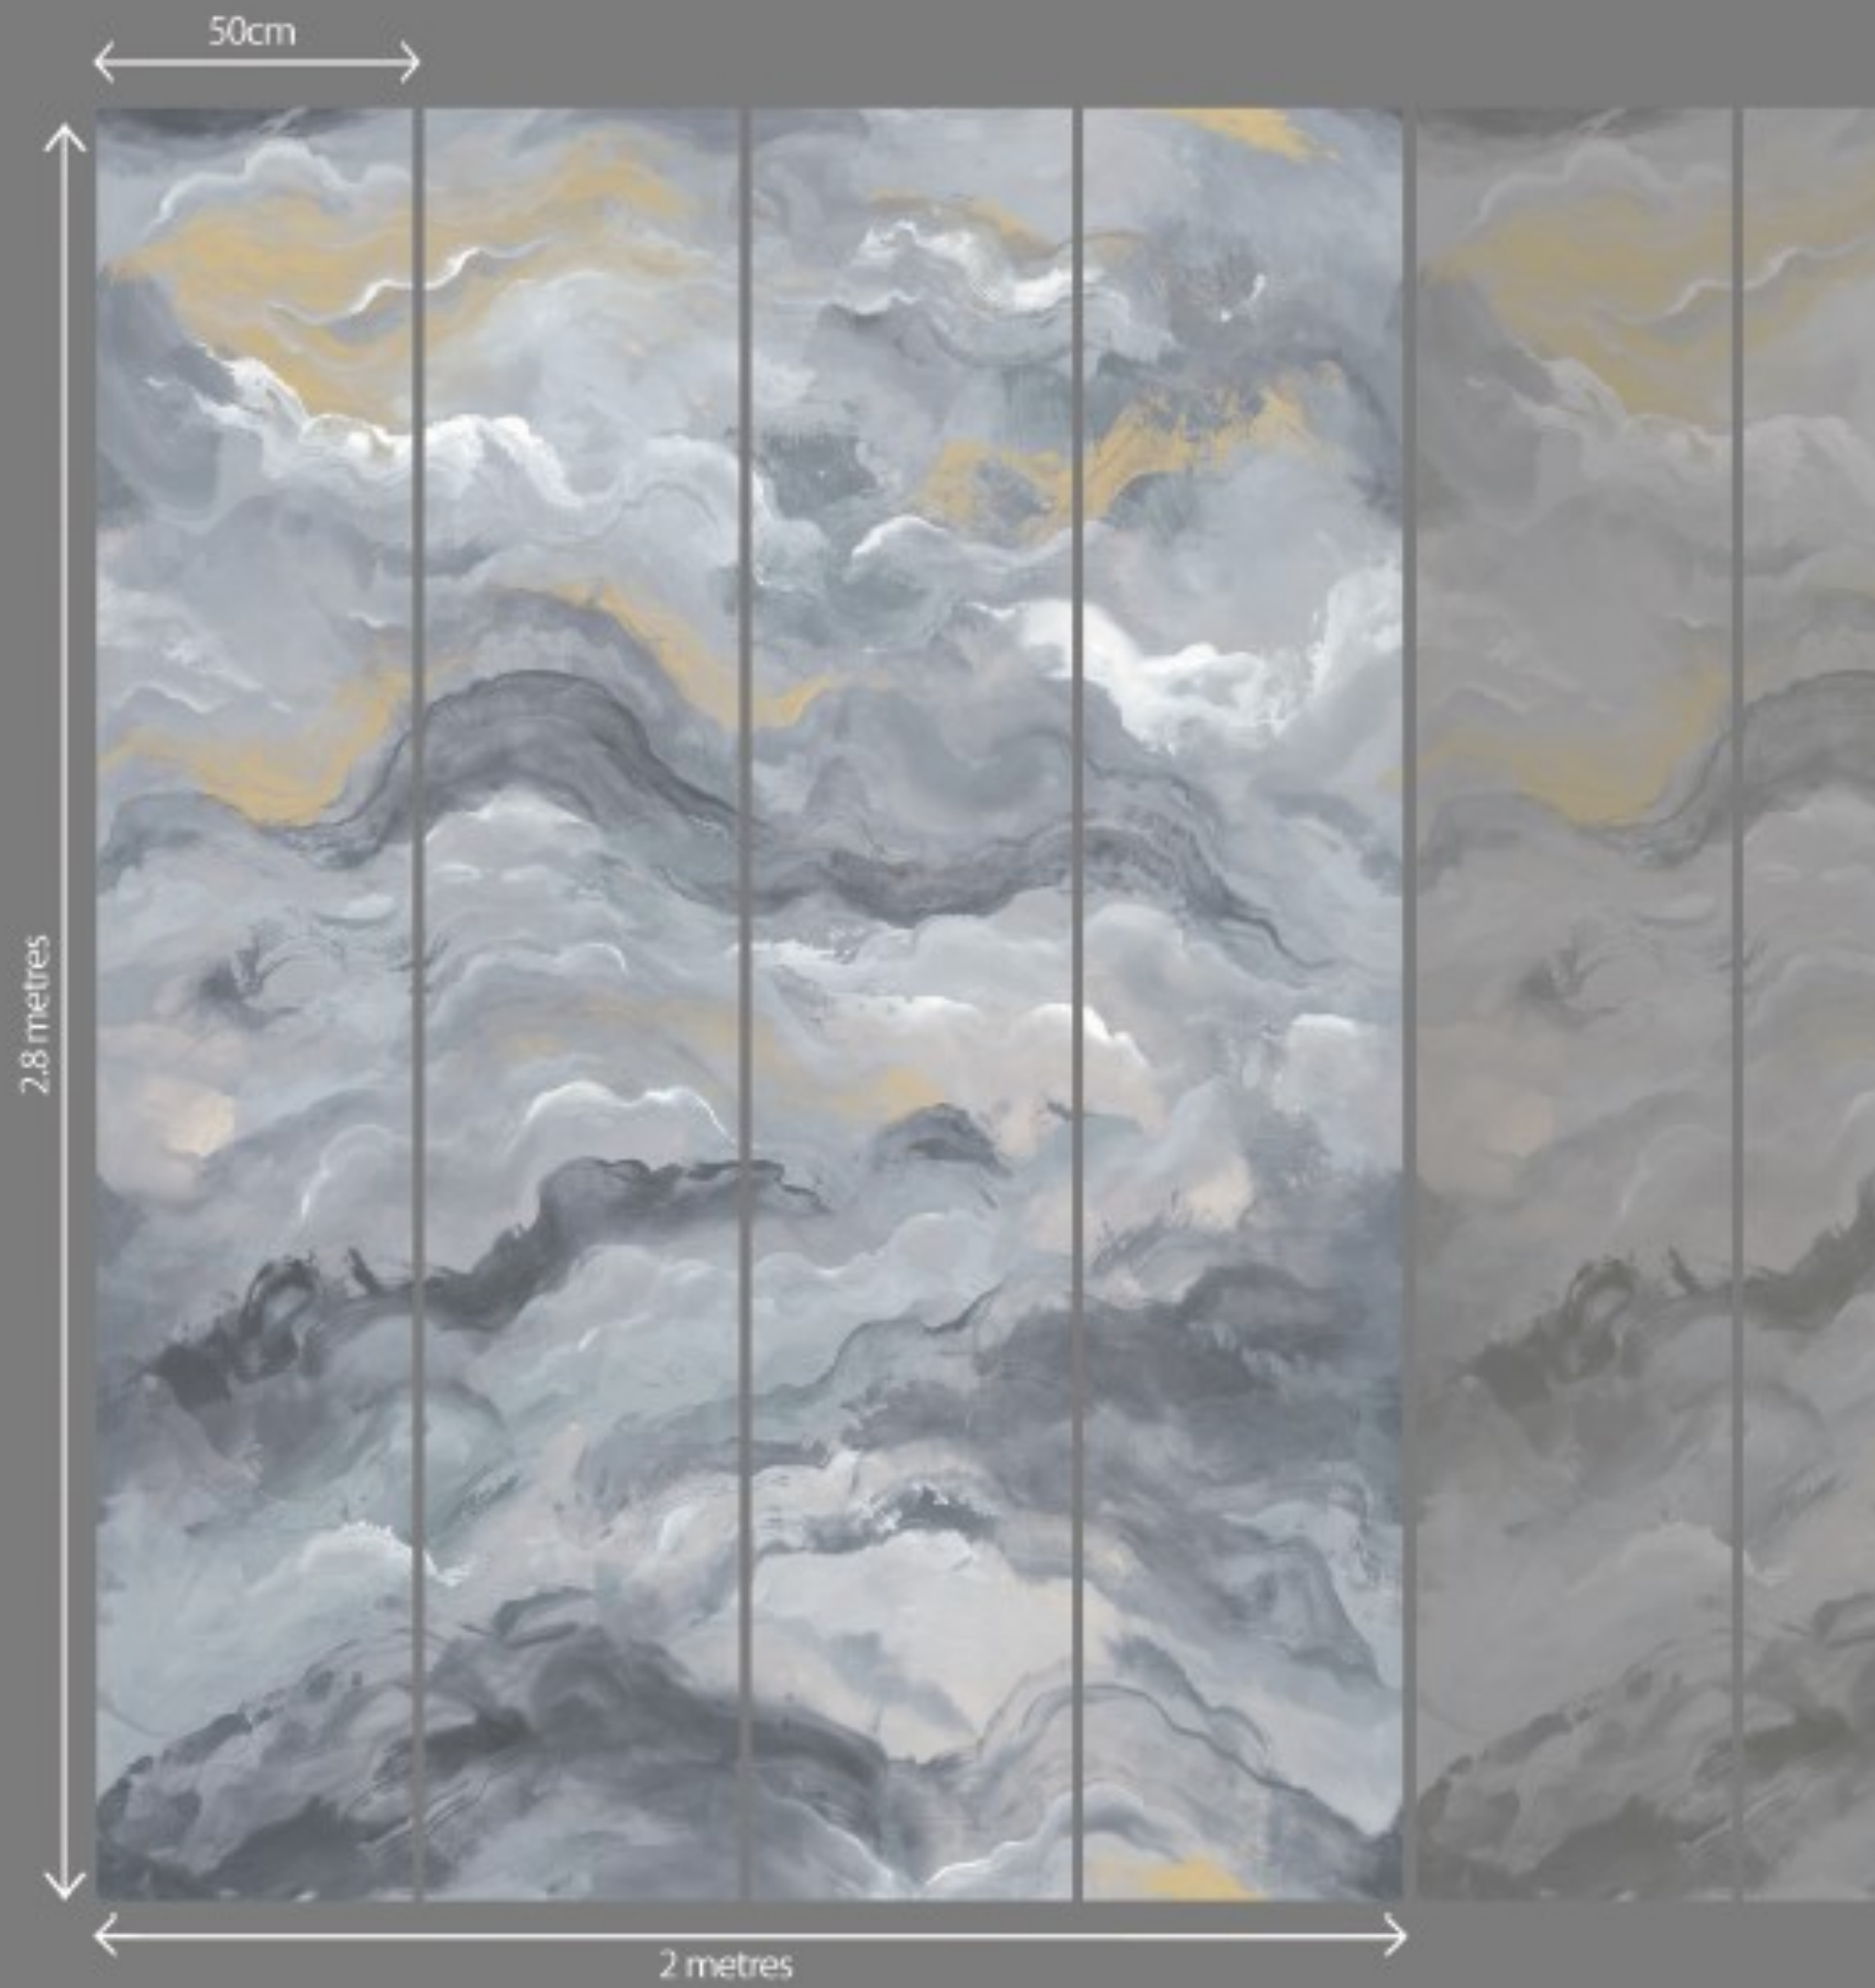

MONTECOLINO

DIVINE

2.5 metres

Each roll contains 4 x 2.8 metre panels

www.montecolino.fr