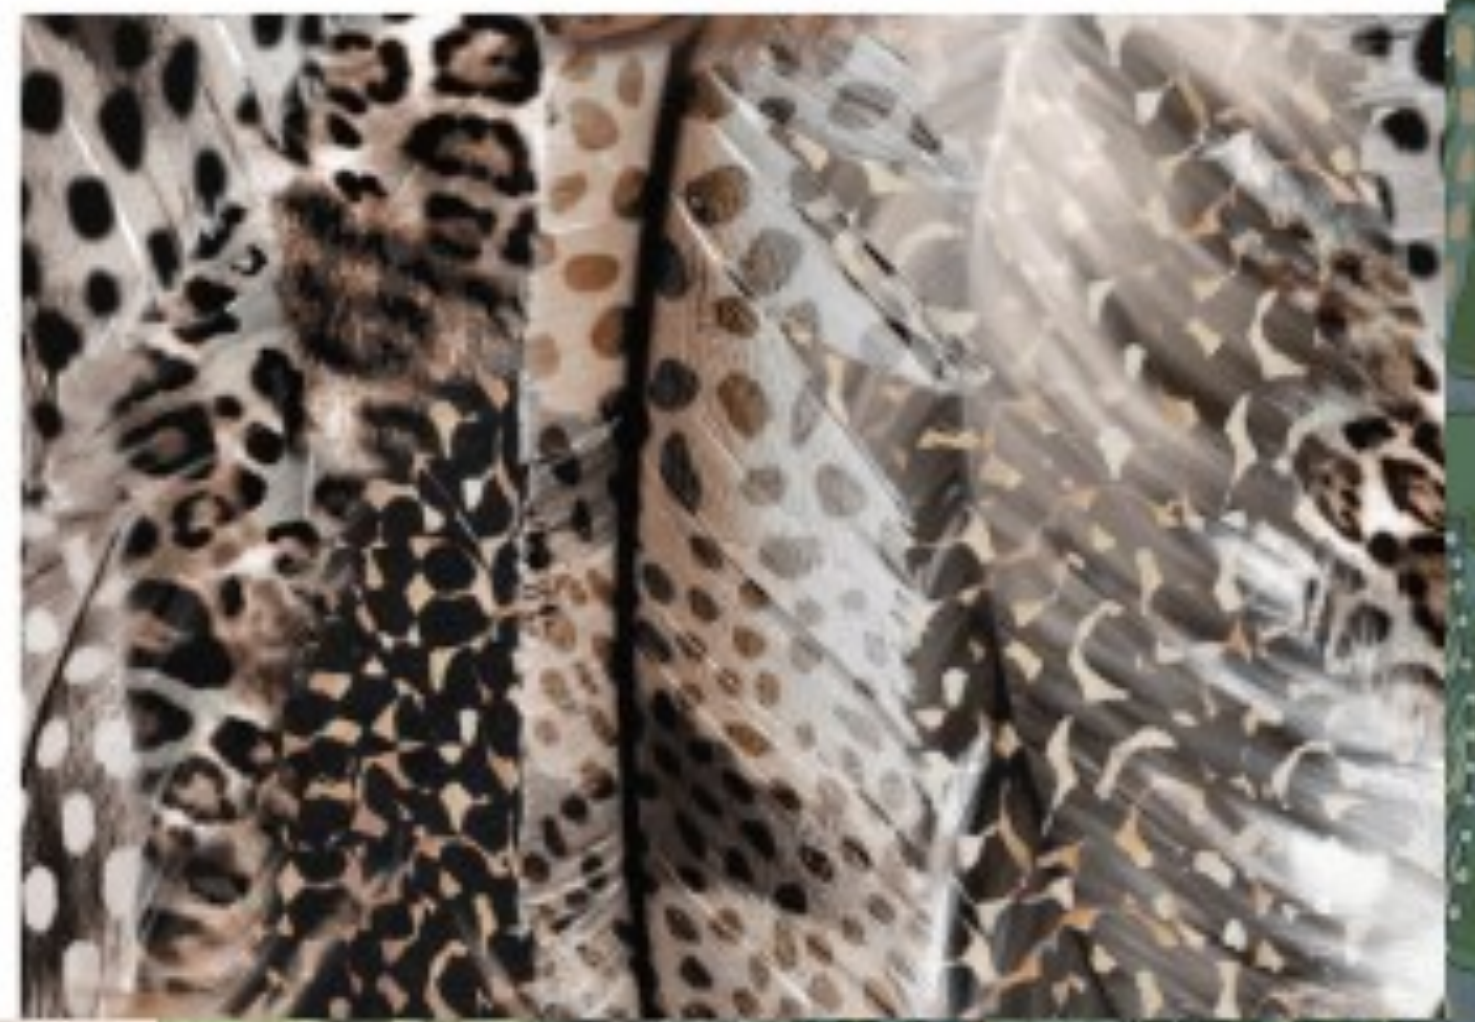

MONTECOLINO

DIVINE

2.5 metres

Each roll contains 4 x 2.8 metre panels

www.montecolino.fr