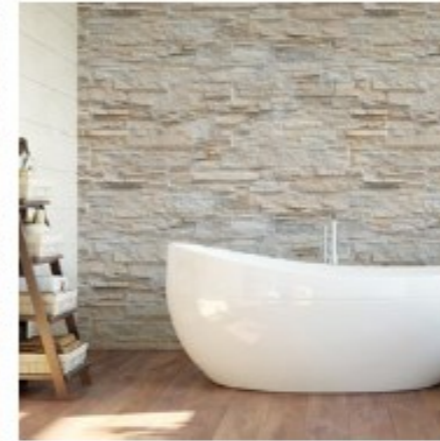

**VIRTUAL
WALL**
3
Décors panoramiques

TOPWALL
BY MONTECOLINO