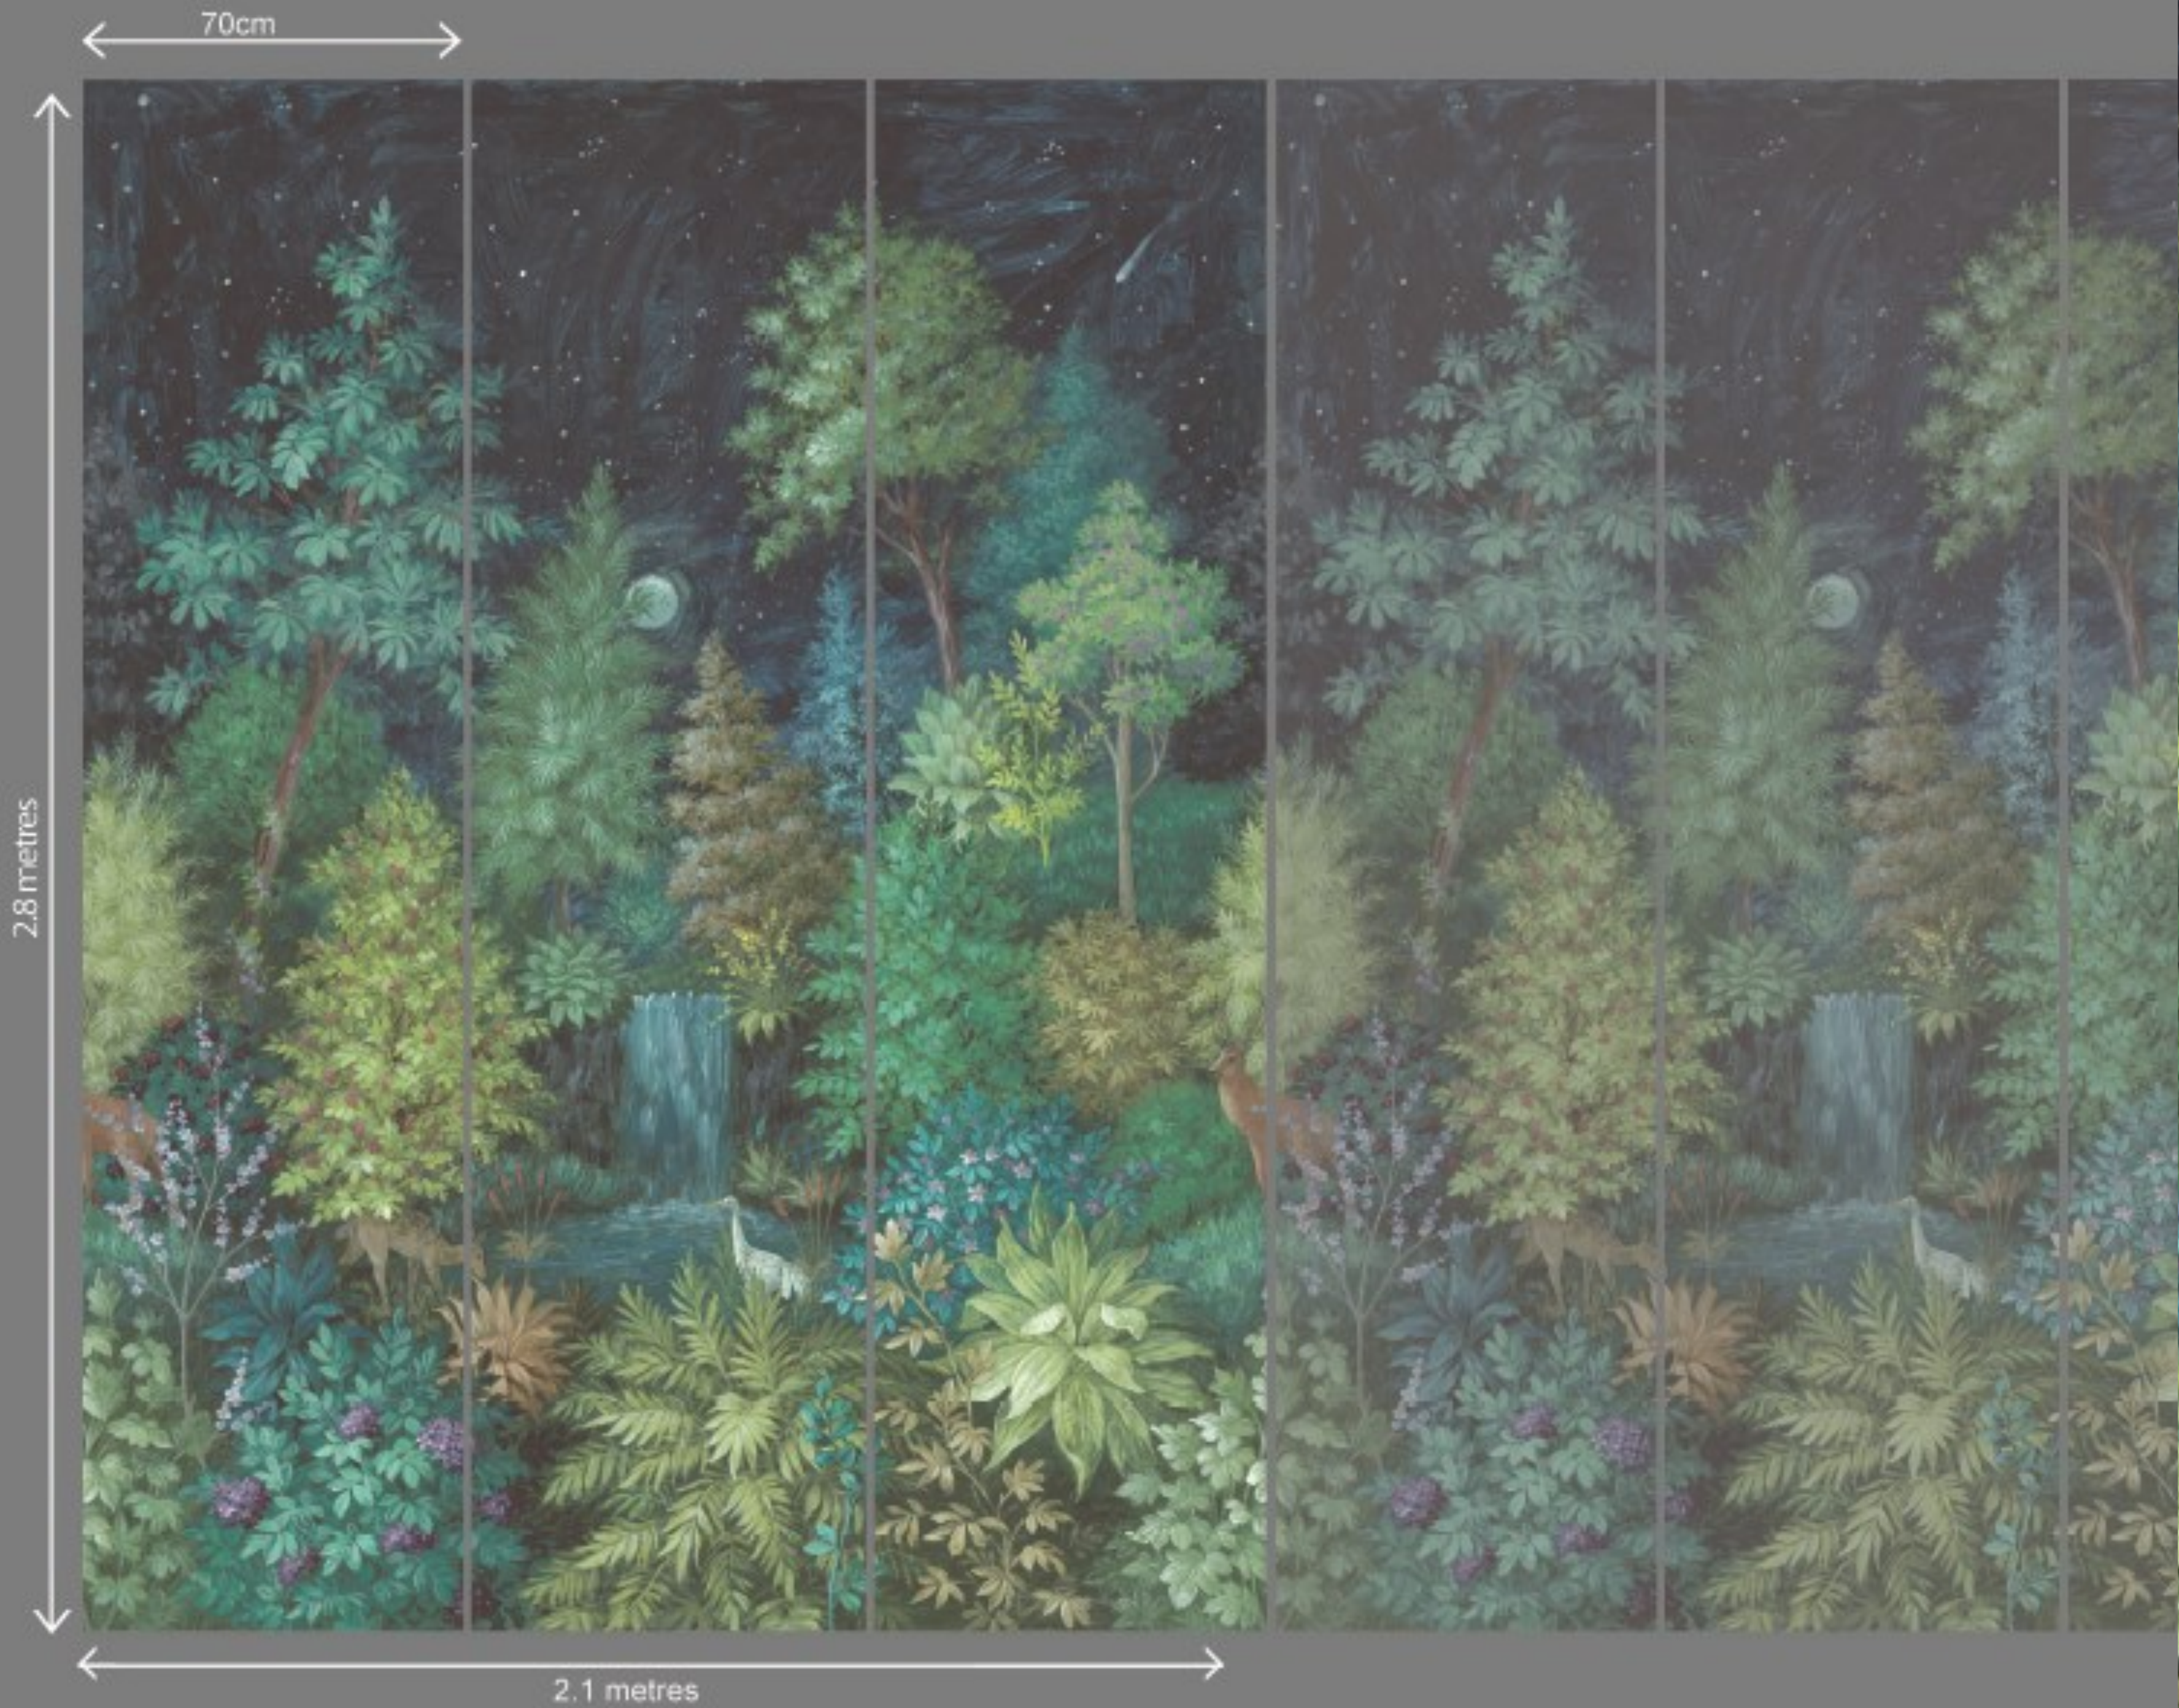

△△
MONTECOLINO

COMORO

70cm

2.8 metres

2.1 metres

Each roll contains 3 panels of 0.7m X 2.8m

HOME

Each roll contains 3 panels of 0.7m X 2.8m